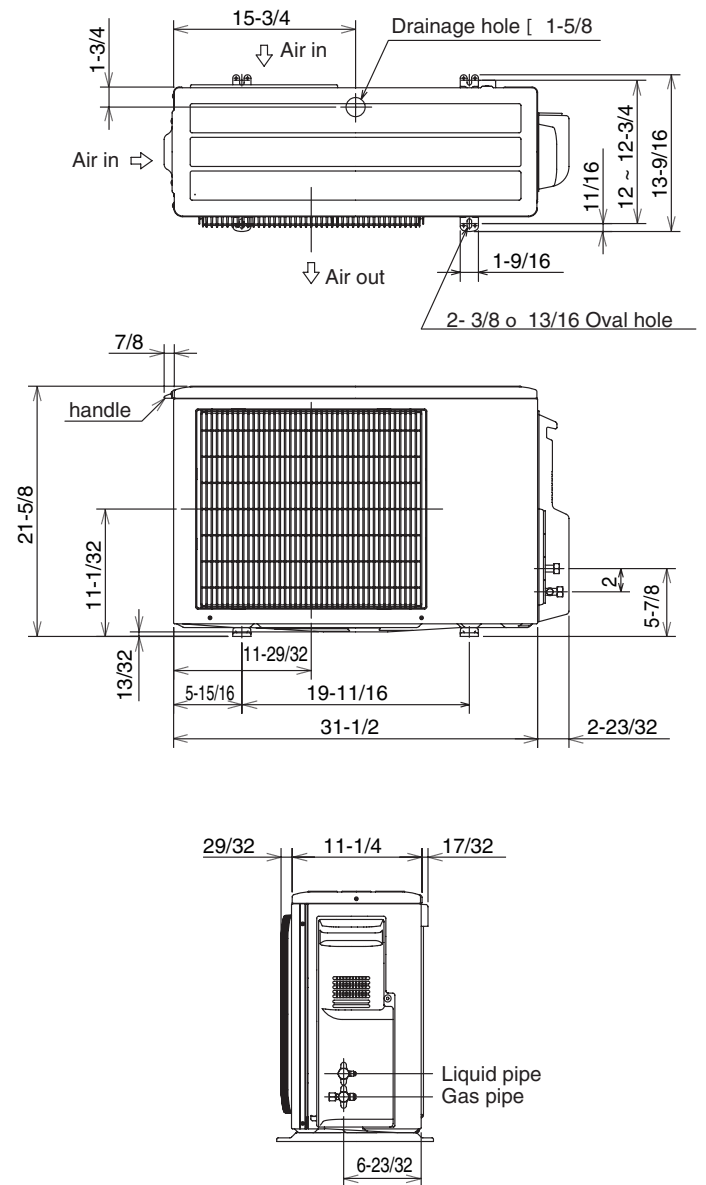

DIMENSIONS: MS-A09WA & MU-A09WA

MS-A09WA

MU-A09WA

HVAC Advanced Products Division
Mitsubishi Electric & Electronics USA, Inc.

3400 Lawrenceville Suwanee Rd
Suwanee, GA 30024
Tele: 678-376-2900 • Fax: 800-889-9904
Toll Free: 800-433-4822 (#3)
www.mehvac.com