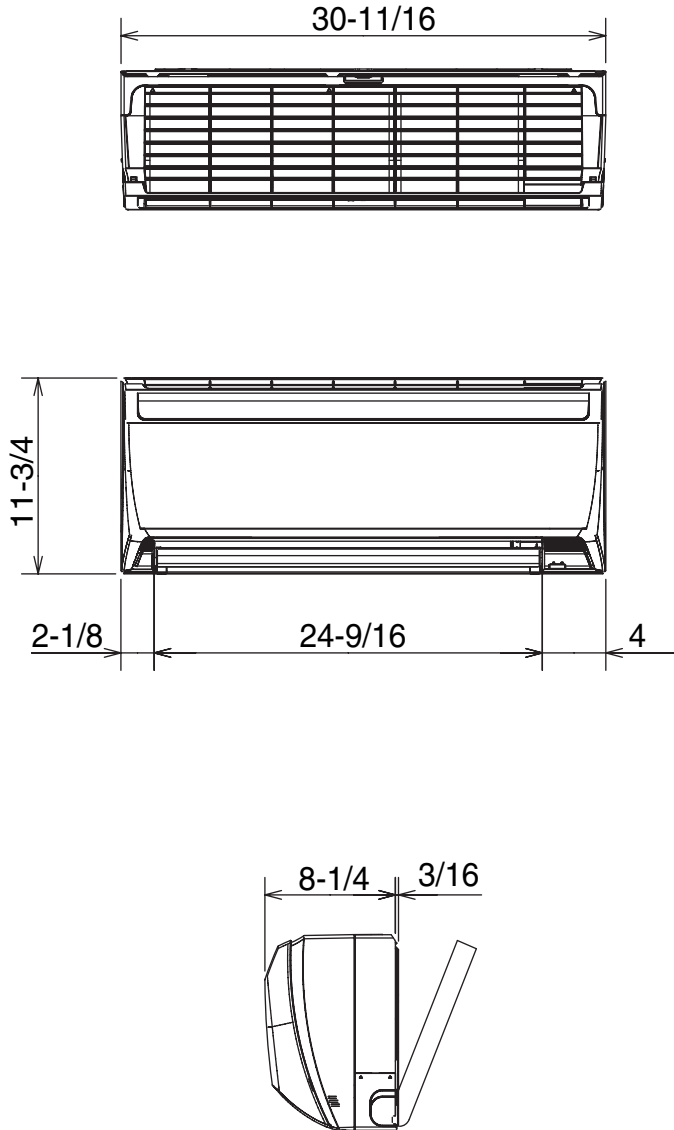

DIMENSIONS: MS-A09WA & MU-A09WA

MS-A09WA

MU-A09WA

HVAC Advanced Products Division
Mitsubishi Electric & Electronics USA, Inc.

3400 Lawrenceville Suwanee Rd
Suwanee, GA 30024
Tele: 678-376-2900 • Fax: 800-889-9904
Toll Free: 800-433-4822 (#3)
www.mehvac.com